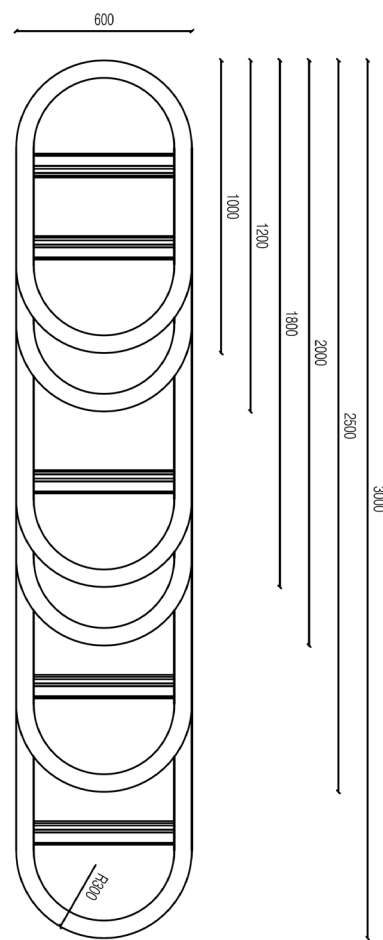

## EleMents - BoaRd

BoaRd - Standard size oval-shaped LED based intelligent luminaire. Width 600mm. Available lengths: 1000mm, 1200mm, 1500mm, 1800mm, 2000mm, 2500mm, 3000mm. Intended for use as an individual luminaire or as part of an arrangement. Direct (1Way) and Direct/Indirect (2Way) light emission options. 'Frameless' panel design with a 'floating' 8mm Satin high-grade acrylic diffuser panel.

Front Elevation

Side Elevation

Rear Elevation

## Size Options

BoaRd - 600mm wide x1000mm, 1200mm, 1500mm, 1800mm, 2000mm, 2500mm, 3000mm length x 32 mm visible edge. See OvalXL-S for custom dimensions in width and length.

### '1Way'

Result: Light distribution curve [cd]

BoaRd		Flux Luminaire					
CCT		2700K	3000K	4000K	5000K	6500K	TW 2200-6500K
Length	1000mm	5,626lm	5,945lm	6,393lm	6,393lm	6,393lm	4,598lm
	1200mm	6,463lm	6,831lm	7,345lm	7,345lm	7,345lm	5,238lm
	1500mm	8,578lm	9,065lm	9,747lm	9,747lm	9,747lm	6,310lm
	1800mm	9,974lm	10,541lm	11,334lm	11,334lm	11,334lm	7,337lm
	2000mm	10,905lm	11,542lm	12,392lm	12,392lm	12,392lm	8,022lm
	2500mm	13,232lm	13,984lm	15,036lm	15,036lm	15,036lm	9,734lm
	3000mm	15,559lm	16,443lm	17,681lm	17,681lm	17,681lm	11,445lm