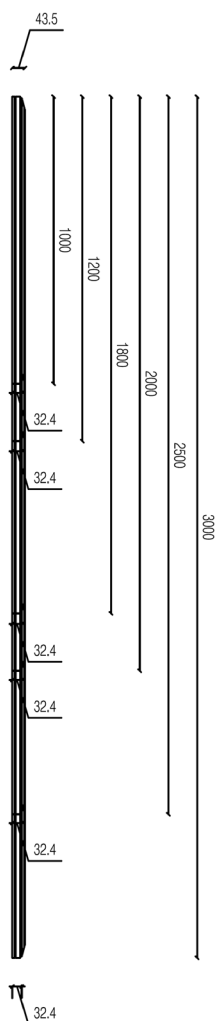

## EleMents - BoaRd

BoaRd - Standard size oval-shaped LED based intelligent luminaire. Width 600mm. Available lengths: 1000mm, 1200mm, 1500mm, 1800mm, 2000mm, 2500mm, 3000mm. Intended for use as an individual luminaire or as part of an arrangement. Direct (1Way) and Direct/Indirect (2Way) light emission options. 'Frameless' panel design with a 'floating' 8mm Satin high-grade acrylic diffuser panel.

Front Elevation

Side Elevation

Rear Elevation

## Size Options

BoaRd - 600mm wide x1000mm, 1200mm, 1500mm, 1800mm, 2000mm, 2500mm, 3000mm length x 32 mm visible edge. See OvalXL-S for custom dimensions in width and length.

### '1Way'

Result: Light distribution curve [cd]

BoaRd		Flux Luminaire					
CCT		2700K	3000K	4000K	5000K	6500K	TW 2200-6500K
Length	1000mm	5,626lm	5,945lm	6,393lm	6,393lm	6,393lm	4,598lm
	1200mm	6,463lm	6,831lm	7,345lm	7,345lm	7,345lm	5,238lm
	1500mm	8,578lm	9,065lm	9,747lm	9,747lm	9,747lm	6,310lm
	1800mm	9,974lm	10,541lm	11,334lm	11,334lm	11,334lm	7,337lm
	2000mm	10,905lm	11,542lm	12,392lm	12,392lm	12,392lm	8,022lm
	2500mm	13,232lm	13,984lm	15,036lm	15,036lm	15,036lm	9,734lm
	3000mm	15,559lm	16,443lm	17,681lm	17,681lm	17,681lm	11,445lm