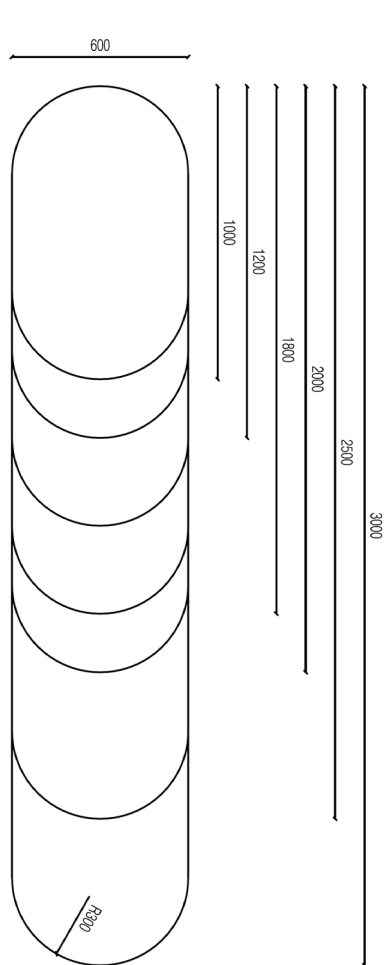

## EleMents - BoaRd

BoaRd - Standard size oval-shaped LED based intelligent luminaire. Width 600mm. Available lengths: 1000mm, 1200mm, 1500mm, 1800mm, 2000mm, 2500mm, 3000mm. Intended for use as an individual luminaire or as part of an arrangement. Direct (1Way) and Direct/Indirect (2Way) light emission options. 'Frameless' panel design with a 'floating' 8mm Satin high-grade acrylic diffuser panel.

Front Elevation

Side Elevation

Rear Elevation

## Size Options

BoaRd - 600mm wide x1000mm, 1200mm, 1500mm, 1800mm, 2000mm, 2500mm, 3000mm length x 32 mm visible edge. See OvalXL-S for custom dimensions in width and length.

### '1Way'

Result: Light distribution curve [cd]

BoaRd		Flux Luminaire					
CCT		2700K	3000K	4000K	5000K	6500K	TW 2200-6500K
Length	1000mm	5,626lm	5,945lm	6,393lm	6,393lm	6,393lm	4,598lm
	1200mm	6,463lm	6,831lm	7,345lm	7,345lm	7,345lm	5,238lm
	1500mm	8,578lm	9,065lm	9,747lm	9,747lm	9,747lm	6,310lm
	1800mm	9,974lm	10,541lm	11,334lm	11,334lm	11,334lm	7,337lm
	2000mm	10,905lm	11,542lm	12,392lm	12,392lm	12,392lm	8,022lm
	2500mm	13,232lm	13,984lm	15,036lm	15,036lm	15,036lm	9,734lm
	3000mm	15,559lm	16,443lm	17,681lm	17,681lm	17,681lm	11,445lm