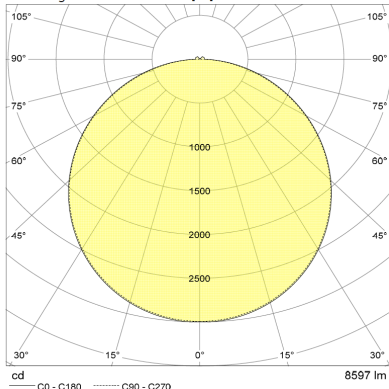

## EleMents - BoaRd

BoaRd - Standard size oval-shaped LED based intelligent luminaire. Width 600mm. Available lengths: 1000mm, 1200mm, 1500mm, 1800mm, 2000mm, 2500mm, 3000mm. Intended for use as an individual luminaire or as part of an arrangement. Direct (1Way) and Direct/Indirect (2Way) light emission options. 'Frameless' panel design with a 'floating' 8mm Satin high-grade acrylic diffuser panel.

## Size Options

BoaRd - 600mm wide x1000mm, 1200mm, 1500mm, 1800mm, 2000mm, 2500mm, 3000mm length x 32 mm visible edge. See OvalXL-S for custom dimensions in width and length.

### '1Way'

Result: Light distribution curve [cd]

BoaRd		Flux Luminaire					
CCT		2700K	3000K	4000K	5000K	6500K	TW 2200-6500K
Length	1000mm	5,626lm	5,945lm	6,393lm	6,393lm	6,393lm	4,598lm
	1200mm	6,463lm	6,831lm	7,345lm	7,345lm	7,345lm	5,238lm
	1500mm	8,578lm	9,065lm	9,747lm	9,747lm	9,747lm	6,310lm
	1800mm	9,974lm	10,541lm	11,334lm	11,334lm	11,334lm	7,337lm
	2000mm	10,905lm	11,542lm	12,392lm	12,392lm	12,392lm	8,022lm
	2500mm	13,232lm	13,984lm	15,036lm	15,036lm	15,036lm	9,734lm
	3000mm	15,559lm	16,443lm	17,681lm	17,681lm	17,681lm	11,445lm

### '2Way'

Result: Light distribution curve [cd]

BoaRd		Flux Luminaire					
CCT		2700K	3000K	4000K	5000K	6500K	TW 2200-6500K
Length	1000mm	5,429lm	5,737lm	6,169lm	6,169lm	6,169lm	4,437lm
	1200mm	6,237lm	6,592lm	7,088lm	7,088lm	7,088lm	5,098lm
	1500mm	8,278lm	8,748lm	9,406lm	9,406lm	9,406lm	6,089lm
	1800mm	9,265lm	10,172lm	10,938lm	10,938lm	10,938lm	7,080lm
	2000mm	10,523lm	11,121lm	11,958lm	11,958lm	11,958lm	7,741lm
	2500mm	12,769lm	13,495lm	14,510lm	14,510lm	14,510lm	9,393lm
	3000mm	15,015lm	15,868lm	17,062lm	17,062lm	17,062lm	11,045lm