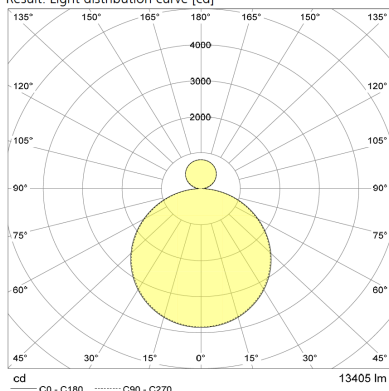

## Size Options

BoaRd - 600mm wide x1000mm, 1200mm, 1500mm, 1800mm, 2000mm, 2500mm, 3000mm length x 32 mm visible edge. See OvalXL-S for custom dimensions in width and length.

## Light Performance

### '1Way'

Result: Light distribution curve [cd]

BoaRd		Flux Luminaire					
CCT		2700K	3000K	4000K	5000K	6500K	TW 2200-6500K
Length	1000mm	5,626lm	5,945lm	6,393lm	6,393lm	6,393lm	4,598lm
	1200mm	6,463lm	6,831lm	7,345lm	7,345lm	7,345lm	5,238lm
	1500mm	8,578lm	9,065lm	9,747lm	9,747lm	9,747lm	6,310lm
	1800mm	9,974lm	10,541lm	11,334lm	11,334lm	11,334lm	7,337lm
	2000mm	10,905lm	11,542lm	12,392lm	12,392lm	12,392lm	8,022lm
	2500mm	13,232lm	13,984lm	15,036lm	15,036lm	15,036lm	9,734lm
	3000mm	15,559lm	16,443lm	17,681lm	17,681lm	17,681lm	11,445lm

### '2Way'

Result: Light distribution curve [cd]

BoaRd		Flux Luminaire					
CCT		2700K	3000K	4000K	5000K	6500K	TW 2200-6500K
Length	1000mm	5,429lm	5,737lm	6,169lm	6,169lm	6,169lm	4,437lm
	1200mm	6,237lm	6,592lm	7,088lm	7,088lm	7,088lm	5,098lm
	1500mm	8,278lm	8,748lm	9,406lm	9,406lm	9,406lm	6,089lm
	1800mm	9,265lm	10,172lm	10,938lm	10,938lm	10,938lm	7,080lm
	2000mm	10,523lm	11,121lm	11,958lm	11,958lm	11,958lm	7,741lm
	2500mm	12,769lm	13,495lm	14,510lm	14,510lm	14,510lm	9,393lm
	3000mm	15,015lm	15,868lm	17,062lm	17,062lm	17,062lm	11,045lm