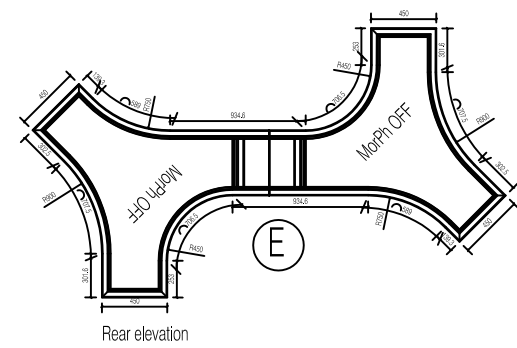

MorPh pairs overview - ceiling & wall feature - diffused or printed - 1 way / 2 way

- Notes:
1. DO NOT SCALE FROM DRAWINGS.
 2. WHERE APPLICABLE, CHECK ALL DIMENSIONS ON SITE PRIOR TO COMMENCING CONSTRUCTION
 3. REPORT ALL CONFLICTS OF INFORMATION AND/OR DESIGN ISSUES TO archilumo BV
 4. IF IN DOUBT CONTACT archilumo

REV: DATE: DESCRIPTION: BY:

archilumo
archilumo BV
www.archilumo.com

archilumo ref:

Project:
MorPh downloads

Title:
MorPh pairs

JOB No: SCALE: SHEET SIZE:

Level: Drawing No: REV: STATUS:

DL.M/003.01