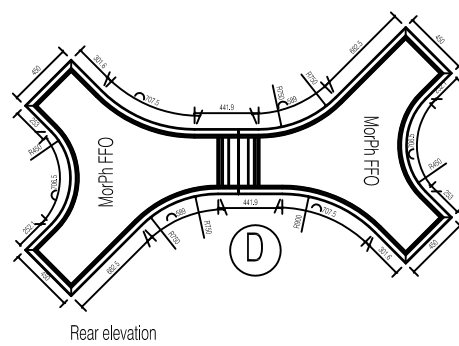

MorPh pairs overview - ceiling & wall feature - diffused or printed - 1 way / 2 way

- Notes:
1. DO NOT SCALE FROM DRAWINGS.
 2. WHERE APPLICABLE, CHECK ALL DIMENSIONS ON SITE PRIOR TO COMMENCING CONSTRUCTION
 3. REPORT ALL CONFLICTS OF INFORMATION AND/OR DESIGN ISSUES TO archilumo BV
 4. IF IN DOUBT CONTACT archilumo

REV: DATE: DESCRIPTION: BY:

archilumo
archilumo BV
www.archilumo.com

archilumo ref:

Project:
MorPh downloads

Title:
MorPh pairs

JOB No: SCALE: SHEET SIZE:

Level: Drawing No: REV: STATUS:

DL.M/003.01