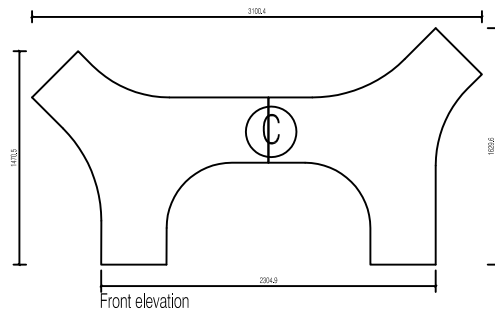

MorPh pairs overview - ceiling & wall feature - diffused or printed - 1 way / 2 way

- Notes:
1. DO NOT SCALE FROM DRAWINGS.
 2. WHERE APPLICABLE, CHECK ALL DIMENSIONS ON SITE PRIOR TO COMMENCING CONSTRUCTION
 3. REPORT ALL CONFLICTS OF INFORMATION AND/OR DESIGN ISSUES TO archilumo BV
 4. IF IN DOUBT CONTACT archilumo

REV: DATE: DESCRIPTION: BY:

archilumo
archilumo BV
www.archilumo.com

archilumo ref:

Project:
MorPh downloads

Title:
MorPh pairs

JOB No: SCALE: SHEET SIZE:

Level: Drawing No: REV: STATUS:

DL.M/003.01