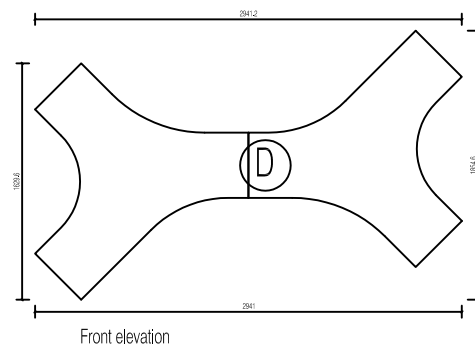

MorPh pairs overview - ceiling & wall feature - diffused or printed - 1 way / 2 way

- Notes:
1. DO NOT SCALE FROM DRAWINGS.
 2. WHERE APPLICABLE, CHECK ALL DIMENSIONS ON SITE PRIOR TO COMMENCING CONSTRUCTION
 3. REPORT ALL CONFLICTS OF INFORMATION AND/OR DESIGN ISSUES TO archilumo BV
 4. IF IN DOUBT CONTACT archilumo

REV: DATE: DESCRIPTION: BY:

archilumo
archilumo BV
www.archilumo.com

archilumo ref:

Project:
MorPh downloads

Title:
MorPh pairs

JOB No: SCALE: SHEET SIZE:

Level: Drawing No: REV: STATUS:

DL.M/003.01