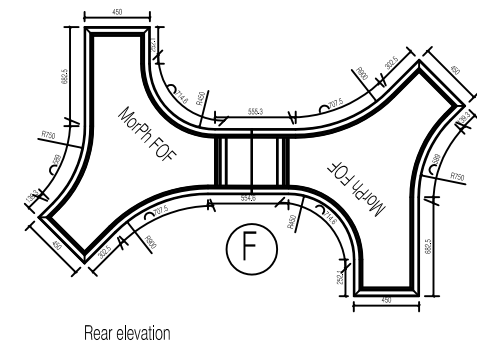

MorPh pairs overview - ceiling & wall feature - diffused or printed - 1 way / 2 way

- Notes:
1. DO NOT SCALE FROM DRAWINGS.
 2. WHERE APPLICABLE, CHECK ALL DIMENSIONS ON SITE PRIOR TO COMMENCING CONSTRUCTION
 3. REPORT ALL CONFLICTS OF INFORMATION AND/OR DESIGN ISSUES TO archilumo BV
 4. IF IN DOUBT CONTACT archilumo

REV: DATE: DESCRIPTION: BY:

archilumo
archilumo BV
www.archilumo.com

archilumo ref:

Project:
MorPh downloads

Title:
MorPh pairs

JOB No: SCALE: SHEET SIZE:

Level: Drawing No: REV: STATUS:

DL.M/003.01