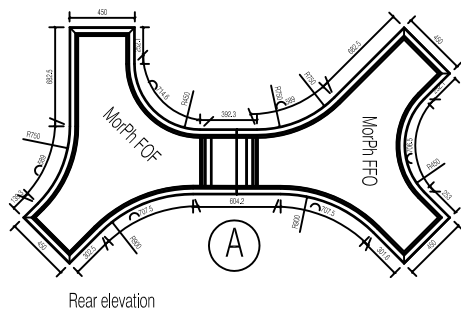

MorPh pairs overview - ceiling & wall feature - diffused or printed - 1 way / 2 way

- Notes:
1. DO NOT SCALE FROM DRAWINGS.
 2. WHERE APPLICABLE, CHECK ALL DIMENSIONS ON SITE PRIOR TO COMMENCING CONSTRUCTION
 3. REPORT ALL CONFLICTS OF INFORMATION AND/OR DESIGN ISSUES TO archilumo BV
 4. IF IN DOUBT CONTACT archilumo

REV: DATE: DESCRIPTION: BY:

archilumo
archilumo BV
www.archilumo.com

archilumo ref:

Project:
MorPh downloads

Title:
MorPh pairs

JOB No: SCALE: SHEET SIZE:

Level: Drawing No: REV: STATUS:

DL.M/003.01