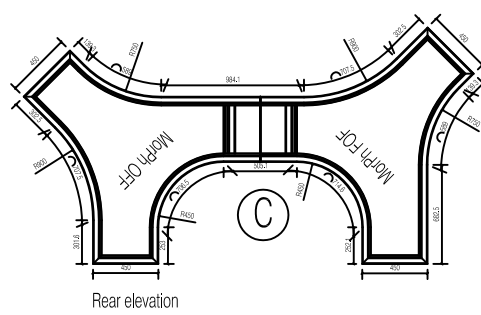

MorPh pairs overview - ceiling & wall feature - diffused or printed - 1 way / 2 way

- Notes:
1. DO NOT SCALE FROM DRAWINGS.
 2. WHERE APPLICABLE, CHECK ALL DIMENSIONS ON SITE PRIOR TO COMMENCING CONSTRUCTION
 3. REPORT ALL CONFLICTS OF INFORMATION AND/OR DESIGN ISSUES TO archilumo BV
 4. IF IN DOUBT CONTACT archilumo

REV: DATE: DESCRIPTION: BY:

archilumo
archilumo BV
www.archilumo.com

archilumo ref:

Project:
MorPh downloads

Title:
MorPh pairs

JOB No: SCALE: SHEET SIZE:

Level: Drawing No: REV: STATUS:

DL.M/003.01