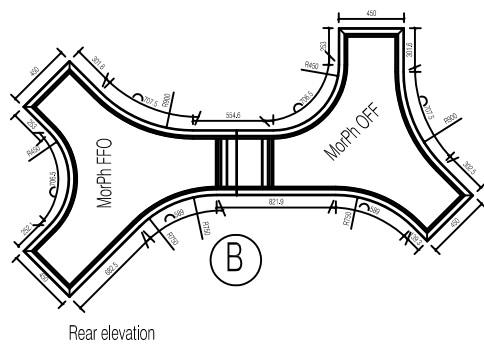

MorPh pairs overview - ceiling & wall feature - diffused or printed - 1 way / 2 way

- Notes:
1. DO NOT SCALE FROM DRAWINGS.
 2. WHERE APPLICABLE, CHECK ALL DIMENSIONS ON SITE PRIOR TO COMMENCING CONSTRUCTION
 3. REPORT ALL CONFLICTS OF INFORMATION AND/OR DESIGN ISSUES TO archilumo BV
 4. IF IN DOUBT CONTACT archilumo

REV: DATE: DESCRIPTION: BY:

archilumo
archilumo BV
www.archilumo.com

archilumo ref:

Project:
MorPh downloads

Title:
MorPh pairs

JOB No: SCALE: SHEET SIZE:

Level: Drawing No: REV: STATUS:

DL.M/003.01