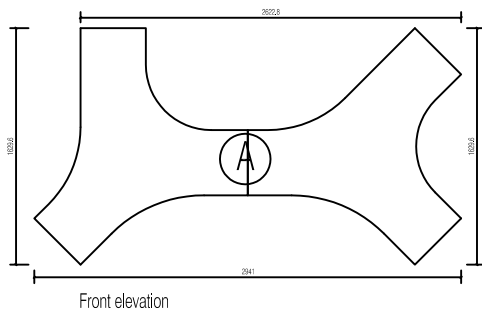

MorPh pairs overview - ceiling & wall feature - diffused or printed - 1 way / 2 way

- Notes:
1. DO NOT SCALE FROM DRAWINGS.
 2. WHERE APPLICABLE, CHECK ALL DIMENSIONS ON SITE PRIOR TO COMMENCING CONSTRUCTION
 3. REPORT ALL CONFLICTS OF INFORMATION AND/OR DESIGN ISSUES TO archilumo BV
 4. IF IN DOUBT CONTACT archilumo