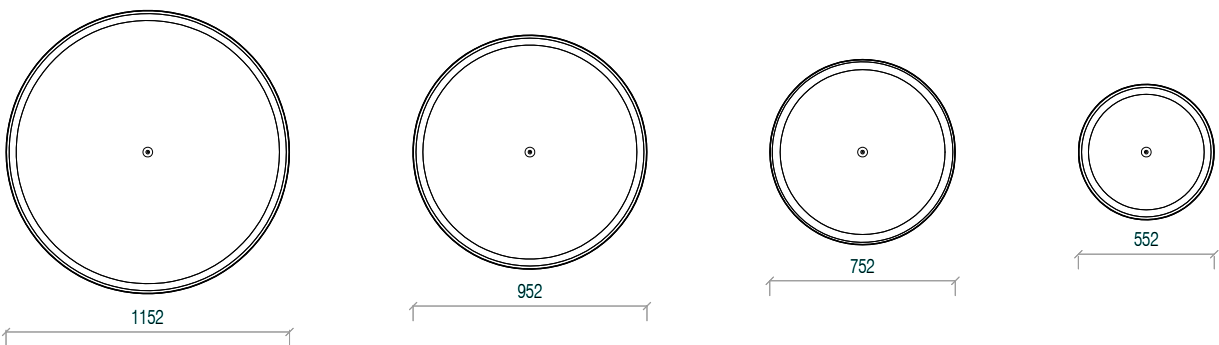

aKupolo convex + optional ceiling rose

Side elevation

Plan

aKupolo convex

Side elevation

Plan

- Notes:
- DO NOT SCALE FROM DRAWINGS.
 - WHERE APPLICABLE, CHECK ALL DIMENSIONS ON SITE PRIOR TO COMMENCING CONSTRUCTION
 - REPORT ALL CONFLICTS OF INFORMATION AND/OR DESIGN ISSUES TO ARCHILUMO BV
 - IF IN DOUBT CONTACT ARCHILUMO BV

REV:	DATE:	DESCRIPTION:	BY:

archilumo Ref:			
Project: Technical download			
aKupolo series			
Title: aKupolo convex all sizes - with / without top fixings			
JOB No:	SCALE: NTS	SHEET SIZE: A4	
Level:	Drawing No: aK.Cvex.001	REV:	STATUS: I
Drawn By: DW	Date: March 22	Checked By:	Date: