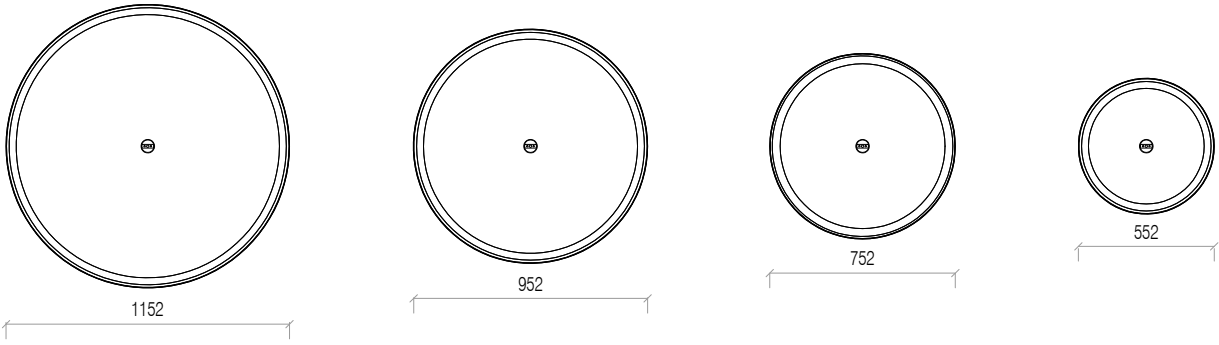

aKupolo convex + optional ceiling rose

Side elevation

Plan

aKupolo convex

Side elevation

Plan

- Notes:
- DO NOT SCALE FROM DRAWINGS.
 - WHERE APPLICABLE, CHECK ALL DIMENSIONS ON SITE PRIOR TO COMMENCING CONSTRUCTION
 - REPORT ALL CONFLICTS OF INFORMATION AND/OR DESIGN ISSUES TO ARCHILUMO BV
 - IF IN DOUBT CONTACT ARCHILUMO BV

REV:	DATE:	DESCRIPTION:	BY:

archilumo Ref:			
Project: Technical download			
aKupolo series			
Title: aKupolo convex all sizes - with / without top fixings			
JOB No:	SCALE: NTS	SHEET SIZE: A4	
Level:	Drawing No: aK.Cvex.001	REV:	STATUS: I
Drawn By: DW	Date: March 22	Checked By:	Date: