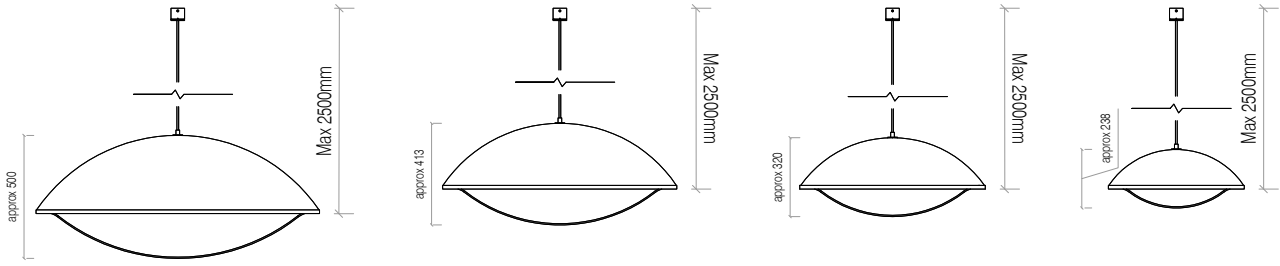

aKupolo convex + optional ceiling rose

Side elevation

Plan

aKupolo convex

Side elevation

Plan

- Notes:
- DO NOT SCALE FROM DRAWINGS.
 - WHERE APPLICABLE, CHECK ALL DIMENSIONS ON SITE PRIOR TO COMMENCING CONSTRUCTION
 - REPORT ALL CONFLICTS OF INFORMATION AND/OR DESIGN ISSUES TO ARCHILUMO BV
 - IF IN DOUBT CONTACT ARCHILUMO BV

REV:	DATE:	DESCRIPTION:	BY:

archilumo Ref:			
Project: Technical download			
aKupolo series			
Title: aKupolo convex all sizes - with / without top fixings			
JOB No:	SCALE: NTS	SHEET SIZE: A4	
Level:	Drawing No: aK.Cvex.001	REV:	STATUS: I
Drawn By: DW	Date: March 22	Checked By:	Date: