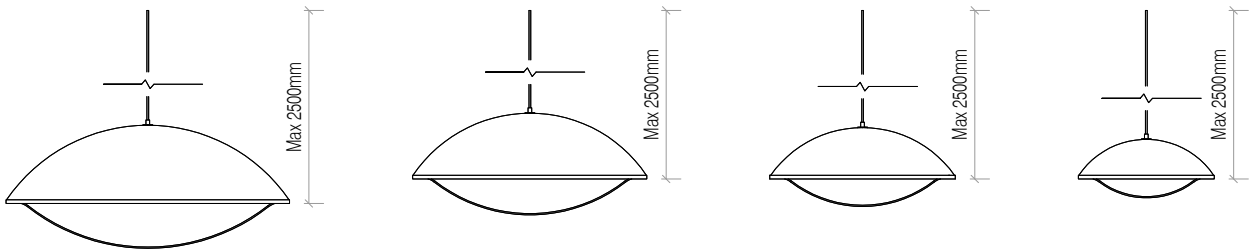

aKupolo convex + optional ceiling rose

Side elevation

Plan

aKupolo convex

Side elevation

Plan

- Notes:
- DO NOT SCALE FROM DRAWINGS.
 - WHERE APPLICABLE, CHECK ALL DIMENSIONS ON SITE PRIOR TO COMMENCING CONSTRUCTION
 - REPORT ALL CONFLICTS OF INFORMATION AND/OR DESIGN ISSUES TO ARCHILUMO BV
 - IF IN DOUBT CONTACT ARCHILUMO BV

REV:	DATE:	DESCRIPTION:	BY:

archilumo Ref:			
Project: Technical download			
aKupolo series			
Title: aKupolo convex all sizes - with / without top fixings			
JOB No:	SCALE: NTS	SHEET SIZE: A4	
Level:	Drawing No: aK.Cvex.001	REV:	STATUS: I
Drawn By: DW	Date: March 22	Checked By:	Date: