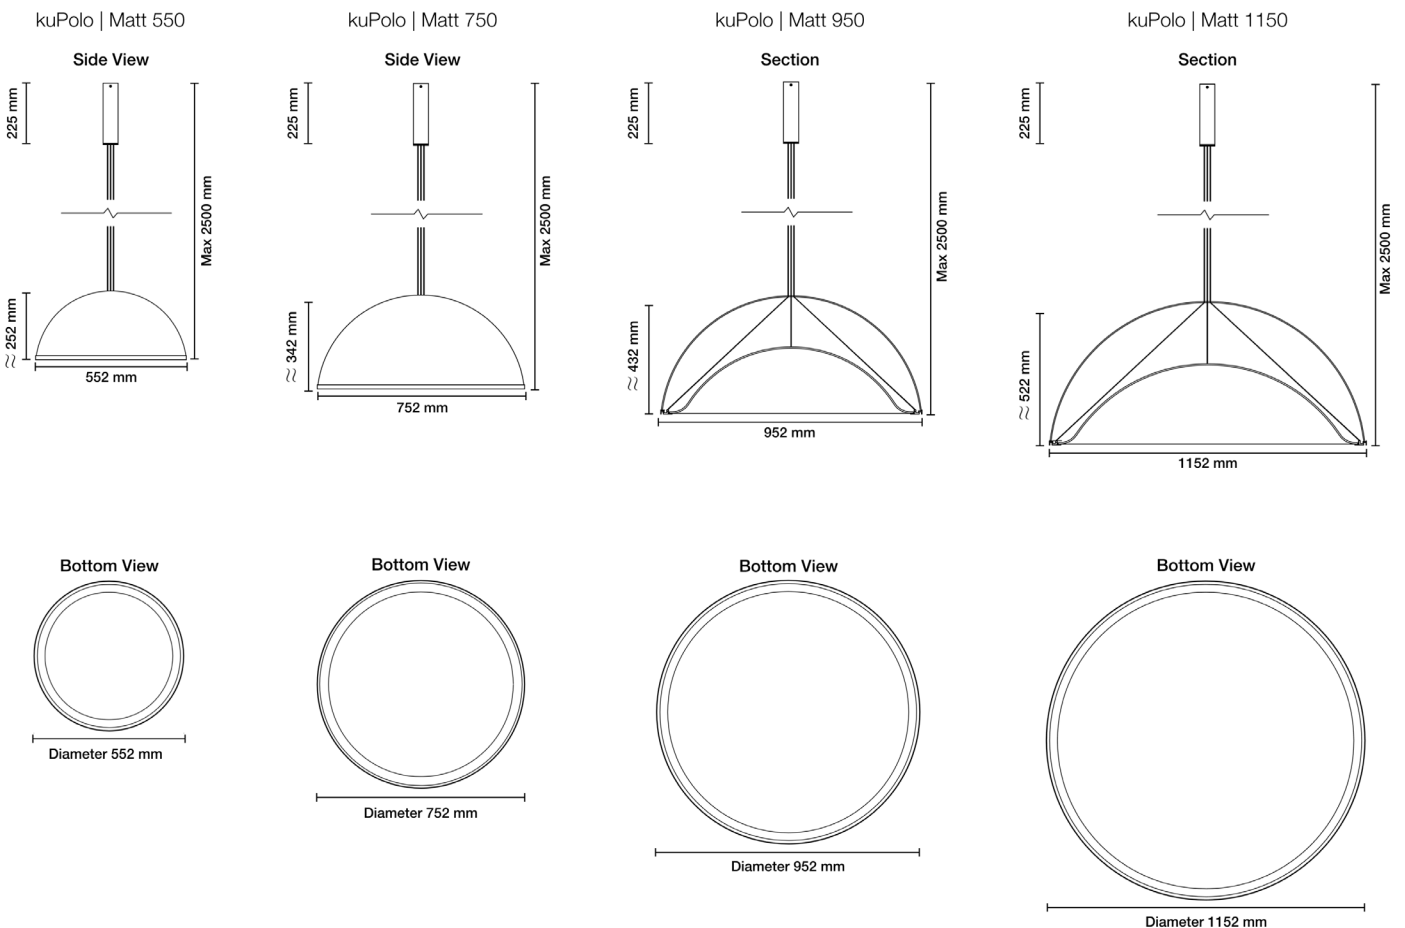

kuPolo | Matt

kuPolo | Matt - a fully configurable, circular, dome shaped, LED based, pendant luminaire. Available diameters: 550mm, 750mm, 950mm and 1150mm. Dome shaped Light Guide available in multiple etch-designs. Decorative outer dome, made of high-grade Dual Satin acrylic, comes in two colours. Ring profile supplied in multiple colours & finishes.

Dimensions

Design Options

Dome colours

WhiteMatt

GreyMatt

Ring colours

Alu Matt

Black Matt

Wave

LED Options

CCT Standard White: 2700K, 3000K, 4000K, 5000K, 6500K / **Tunable White:** 2200K - 6500K

CRI 80 / CRI 90 optional for 2700K, 3000K, 4000K

Light Performance

kuPolo Matt		Calculated Flux Luminaire			
CCT		550mm	750mm	950mm	1150mm
White	2700 K	6.554lm	8.936lm	11.322lm	13.700lm
	3000K	6.927lm	9.444lm	11.965lm	14.479lm
	4000K	7.448lm	10.155lm	12.866lm	15.568lm
	5000K	7.448lm	10.155lm	12.866lm	15.568lm
	6500K	7.448lm	10.155lm	12.866lm	15.568lm
Tunable White	2200-6500K	11.411lm	15.557lm	19.711lm	23.851lm

Properties

Pendant luminaire using 8mm high-grade Acrylic to form a decorative dome. Light Guide produced from 6mm high-grade satin acrylic.

Precisely CNC milled high-grade aluminium ring profile for optimal heat-sink and finest finish.