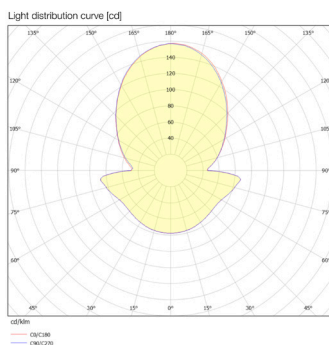

Wave

LED Options

CCT Standard White: 2700K, 3000K, 4000K, 5000K, 6500K / **Tunable White:** 2200K - 6500K

CRI 80 / CRI 90 optional for 2700K, 3000K, 4000K

Light Performance

kuPolo Matt		Calculated Flux Luminaire			
CCT		550mm	750mm	950mm	1150mm
White	2700 K	6.554lm	8.936lm	11.322lm	13.700lm
	3000K	6.927lm	9.444lm	11.965lm	14.479lm
	4000K	7.448lm	10.155lm	12.866lm	15.568lm
	5000K	7.448lm	10.155lm	12.866lm	15.568lm
	6500K	7.448lm	10.155lm	12.866lm	15.568lm
Tunable White	2200-6500K	11.411lm	15.557lm	19.711lm	23.851lm