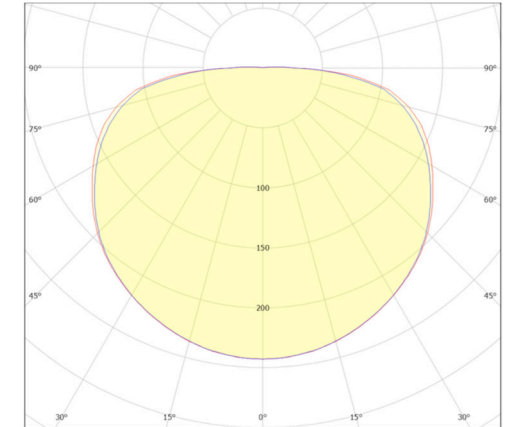

Light Distribution

Light distribution curve [cd]