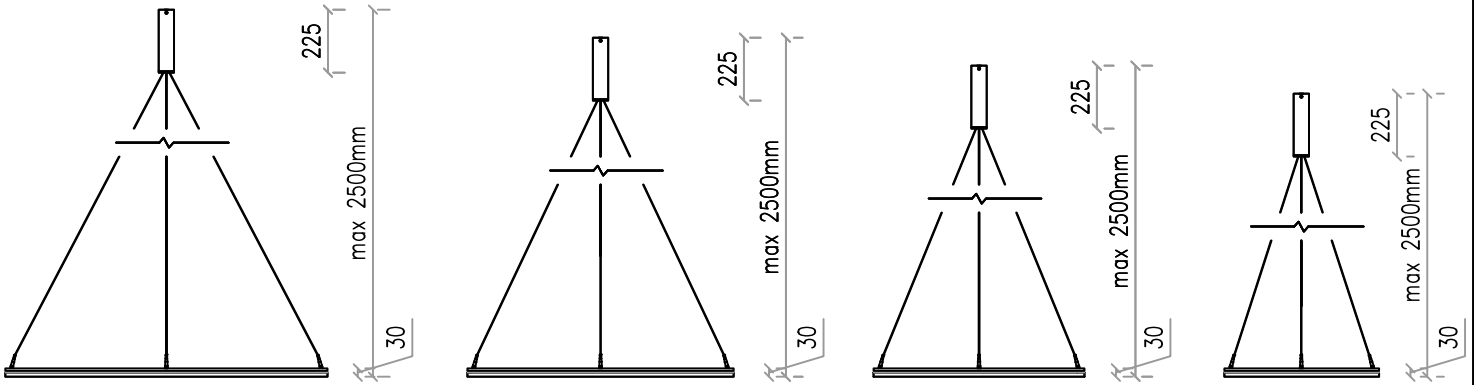

aKuDisk

Side view

Top view

Bottom view

Notes:

1. DO NOT SCALE FROM DRAWINGS.
2. WHERE APPLICABLE, CHECK ALL DIMENSIONS ON SITE PRIOR TO COMMENCING CONSTRUCTION
3. REPORT ALL CONFLICTS OF INFORMATION AND/OR DESIGN ISSUES TO ARCHILUMO BV
4. IF IN DOUBT CONTACT ARCHILUMO BV

REV:	DATE:	DESCRIPTION:	BY:

Archilumo Ref:			
Project: Technical download			
aKuDisk series			
Title: All sizes			
JOB No:	SCALE: NTS	SHEET SIZE: A4	
Level:	Drawing No: aKuDisk.001	REV:	STATUS:
Drawn By: DW	Date: May 24	Checked By:	Date: