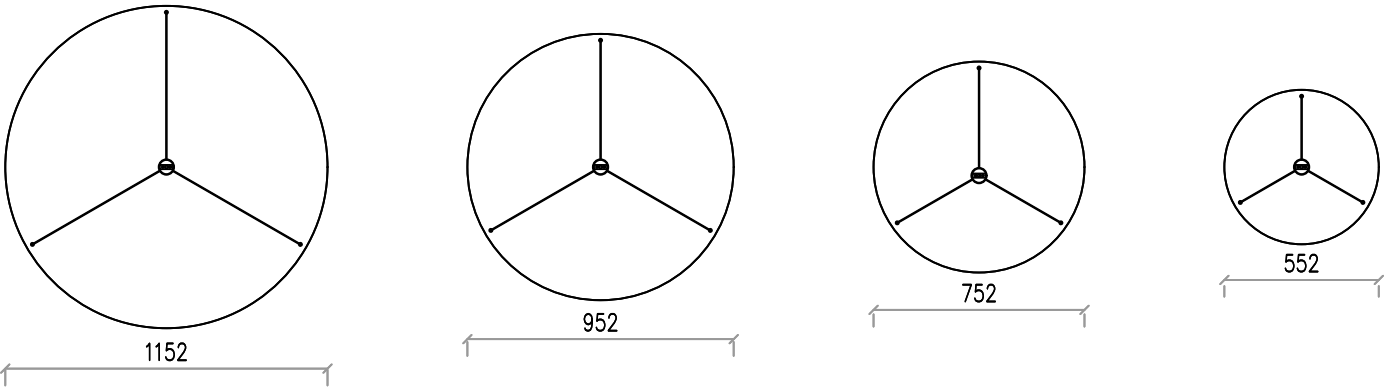

aKuDisk

Top view

Notes:

1. DO NOT SCALE FROM DRAWINGS.
2. WHERE APPLICABLE, CHECK ALL DIMENSIONS ON SITE PRIOR TO COMMENCING CONSTRUCTION
3. REPORT ALL CONFLICTS OF INFORMATION AND/OR DESIGN ISSUES TO ARCHILUMO BV
4. IF IN DOUBT CONTACT ARCHILUMO BV

REV:	DATE:	DESCRIPTION:	BY:

Archilumo Ref:			
Project: Technical download			
aKuDisk series			
Title: All sizes			
JOB No:	SCALE: NTS	SHEET SIZE: A4	
Level:	Drawing No: aKuDisk.001	REV:	STATUS:
Drawn By: DW	Date: May 24	Checked By:	Date: