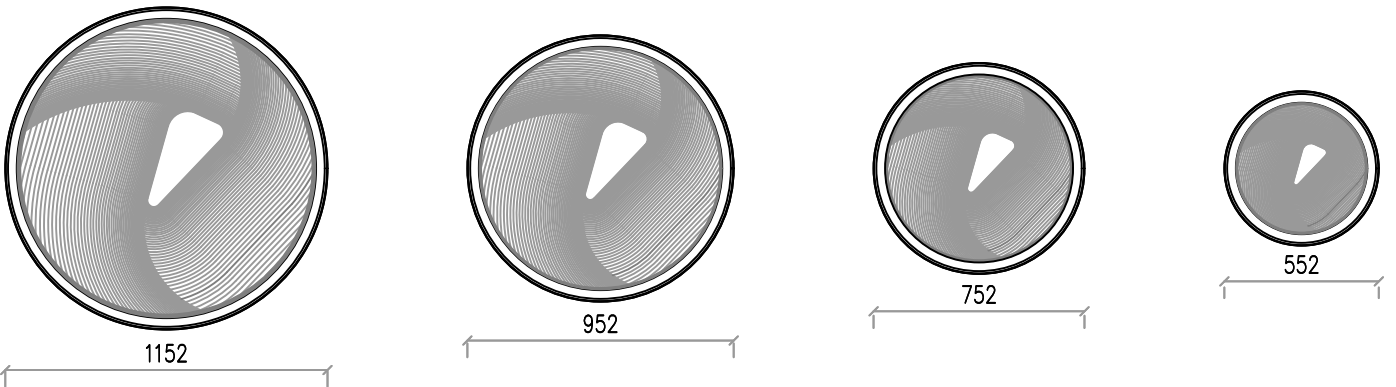

aKuDisk

Side view

Top view

Bottom view

Notes:

1. DO NOT SCALE FROM DRAWINGS.
2. WHERE APPLICABLE, CHECK ALL DIMENSIONS ON SITE PRIOR TO COMMENCING CONSTRUCTION
3. REPORT ALL CONFLICTS OF INFORMATION AND/OR DESIGN ISSUES TO ARCHILUMO BV
4. IF IN DOUBT CONTACT ARCHILUMO BV

REV:	DATE:	DESCRIPTION:	BY:

Archilumo Ref:			
Project: Technical download			
aKuDisk series			
Title: All sizes			
JOB No:	SCALE: NTS	SHEET SIZE: A4	
Level:	Drawing No: aKuDisk.001	REV:	STATUS:
Drawn By: DW	Date: May 24	Checked By:	Date: